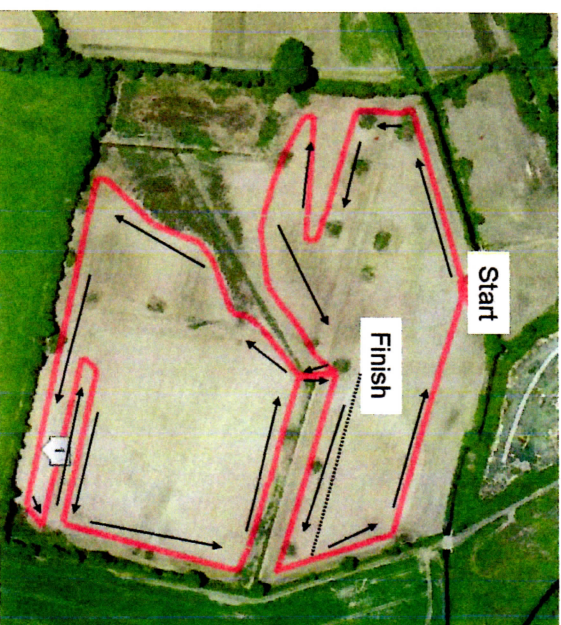

Lap B = 1,000m

Lap D = 2,000m

Leinster Even Age, Novice & Master Cross Country Championships 2013

Category	Distance	Loop
U12 (Girls & Boys)	2000m	1 Lap D
U14 (Girls & Boys)	3000m	1 lap B + 1 Lap D
U16 (Girls & Boys)	4000m	2 Laps D
U18, Novice & Master Ladies	4000m	2 Laps D
U18, Novice & Master Men	6000m	3 Laps D