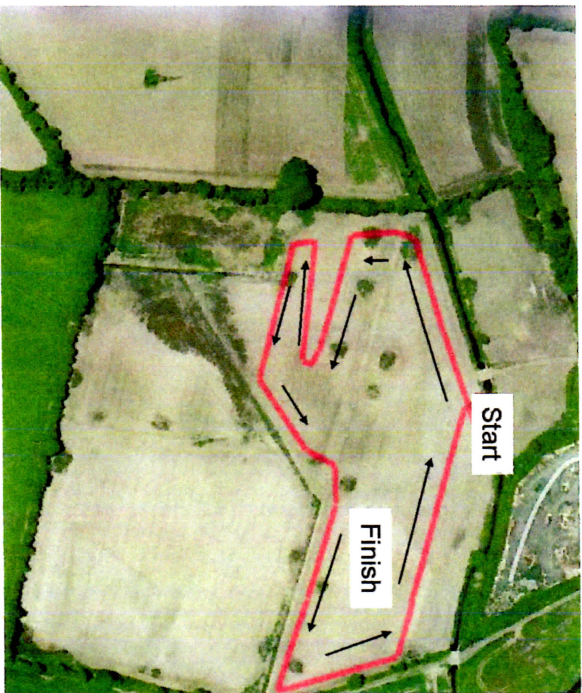

Lap B = 1,000m

Lap D = 2,000m

Leinster Even Age, Novice & Master Cross Country Championships 2013

Category	Distance	Loop
U12 (Girls & Boys)	2000m	1 Lap D
U14 (Girls & Boys)	3000m	1 lap B + 1 Lap D
U16 (Girls & Boys)	4000m	2 Laps D
U18, Novice & Master Ladies	4000m	2 Laps D
U18, Novice & Master Men	6000m	3 Laps D